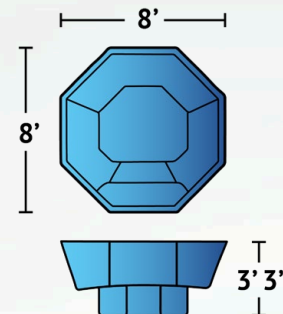

Spas Match your pool!

Aruba

The 7'6" round Aruba spa is a perfect addition to your backyard either solo or when installed as a complement to your pool. The bench seating surrounds the 36" deep footwell while the entry step doubles as a cool-down seat.

Aruba w/Spillover

The 7'6" round Aruba spa with spillover perfectly complements any pool. The bench seating surrounds the 36" deep footwell while the entry step doubles as a cool-down seat. The spillover makes a dramatic water feature by enhancing your poolside with the ambient sound of falling water.

Cayman

The classic octagonal design of the 8' by 8' Cayman spa is a gorgeous addition to your backyard either on its own or when combined with a pool installation. With bench seating surrounding the 39" deep footwell, the Cayman is sure to be the place to hang out in your backyard.

Cayman w/Spillover

A spillover incorporated into the classic octagonal design of the 8' by 8' Cayman spa adds a dramatic and elegant water feature to your pool. With bench seating surrounding the 39" deep footwell, the Cayman with spillover takes your backyard to the next level.

Details	
Dimensions	
Exterior	7'6" x 7'6"
Interior	7' x 7'
Depth	3'
Features	Built-In Bench Seating Built-In Stairs

Details	
Dimensions	
Exterior	7'6" x 7'6"
Interior	7' x 7'
Depth	3'
Features	Built-In Bench Seating Built-In Stairs Spillover

Details	
Dimension	
Exterior	8' x 8'
Interior	7'6" x 7'6"
Depth	3'3"
Features	Built-In Bench Seating Built-In Stairs

Details	
Dimensions	
Exterior	8' x 8'
Interior	7'6" x 7'6"
Depth	3'3"
Features	Built-In Bench Seating Built-In Stairs Spillover