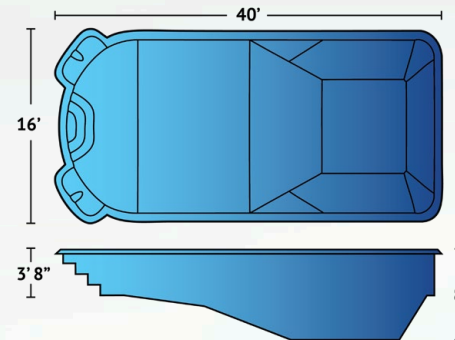

Large Pools

Grand Majestic

The Grand Majestic has all the opulent features of the Majestic, only scaled up to 41' by 16' in size.. This beautifully designed Roman pool features a graduated depth from 4' to 6' and a tanning ledge along the deep end. The entry stairs are conveniently curved and perfectly adjacent to the bench seating, allowing you to accommodate more guests. This tanning ledge can easily be transformed into a fun kiddie splash deck with bubblers to keep you all cool on a hot summer day.

Details

Dimensions

| | |
|----------|-----------|
| Exterior | 41' x 16' |
| Interior | 40' x 15' |

| | |
|--------------|----------|
| Depth | 4' to 6' |
|--------------|----------|

| | |
|-----------------|---|
| Features | Built-In Bench Seating Tanning Ledge Graduated Depth Built-In Stairs |
|-----------------|---|

Bermuda

Clean, modern lines and a larger 33' by 14'4" footprint give the Bermuda a timeless look and feel. Constructed in a Grecian style, dramatic entry stairs at the shallow end of the pool introduce swimmers into a gradual decline toward the 7' deep end. The wrapping step and bench seating in the deep end allow swimmers rest and easy entry or exit from the pool. The stunning Bermuda is perfect for family activities and entertaining guests.

Details

Dimensions

| | |
|----------|-------------|
| Exterior | 33' x 14'4" |
| Interior | 32' x 14' |

| | |
|--------------|------------|
| Depth | 3'9" to 7' |
|--------------|------------|

| | |
|-----------------|--|
| Features | Built-In Bench Seating Graduated Depth Built-In Stairs |
|-----------------|--|