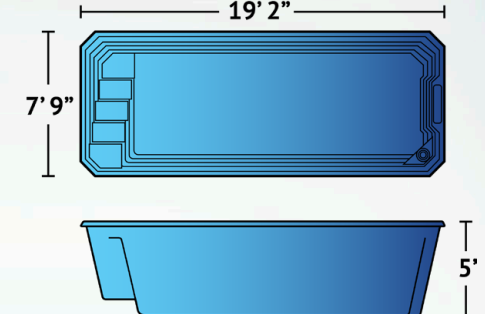

Citation III

Enjoy the peaceful ambiance of the Citation III while you swim, relax or entertain. The 19'2" length and constant 5' depth makes this a perfect spot for laps, personal hydro-training and recreation. The entry stairs are positioned so they hug the 7'9" width to allow a maximum swim area.

Details

Dimensions

Exterior	19'2" x 7'9"
Interior	18'4" x 6'9"

Depth	5'

Features	Built-In Bench Seating Built-In Stairs