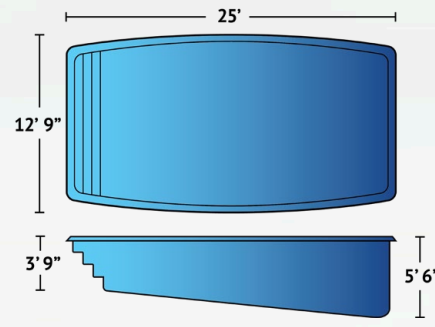

Islander

You'll feel like you're on your private island with the Islander pool model. At 25' by 12'9" and a graduated depth from 3'9" to 5'6", you'll be able to make the most of your summer. The curved rectangle shape of the Islander adds stunning aesthetics to your backyard swim space. Go ahead, jump in, swim laps or splash with the kids, the Islander was made for this!

Details

Dimensions

Exterior	25' x 12'9"
Interior	24' x 11'9"

Depth	3'9" to 5'6"

Features	Graduated Depth Built-In Stairs