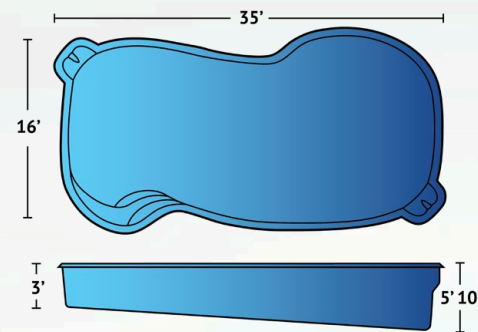

Details

Dimensions

| | |
|----------|---------------|
| Exterior | 31'8" x 13'6" |
| Interior | 31' x 13' |

| | |
|--------------|------------|
| Depth | 3'7" to 6' |
|--------------|------------|

| | |
|-----------------|--|
| Features | Built-In Bench Seating Graduated Depth Built-In Stairs |
|-----------------|--|

Baron

The curvaceous lines of the Baron transform your backyard into your own private paradise of beauty and fun. The sleekly-designed entry stairs allow for maximum space to play games or entertain. The Baron offers two seating areas, one in the shallow end and one in the deep. Measuring 29'10" by 13'6" in size with a graduated depth from 3'3" to 6', the Baron offers plenty of room for multiple swimmers and group activities.

Details

Dimensions

| | |
|----------|----------------|
| Exterior | 29'10" x 13'6" |
| Interior | 29' x 12'8" |

| | |
|--------------|------------|
| Depth | 3'3" to 6' |
|--------------|------------|

| | |
|-----------------|--|
| Features | Built-In Bench Seating Graduated Depth Built-In Stairs |
|-----------------|--|

Grand Baron

With all the style and appeal of the Baron, the Grand Baron offers the same convenient features, but on a grander scale. This 35' by 16' freeform pool offers a graduated depth from 3' to 5'10" in the deep end. The shallow and deep ends both offer convenient dual-seating benches, while the discreet entry steps of the Grand Baron allow for even more space, perfect for swimming laps or larger groups to play games. No matter the activity, this pool is the place for you to do it in style.