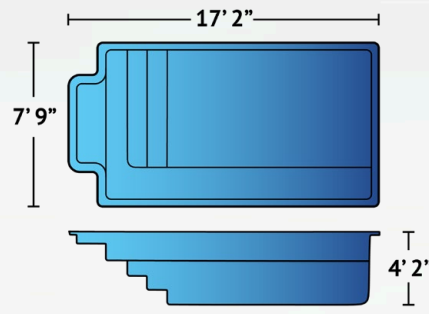

Capri

Make your backyard patio area into your island paradise with the Capri. Clean, rectangular lines with modern entry steps and a full-length bench seat make this a perfect pool for a smaller site. At 17'2" by 7'9" and a constant 4'2" depth, the Capri is the perfect pool for any occasion.

Details

Dimensions

Exterior	17'2" x 7'9"
Interior	16'7" x 7'

Depth	4'2"

Features	Built-In Bench Seating Built-In Stairs