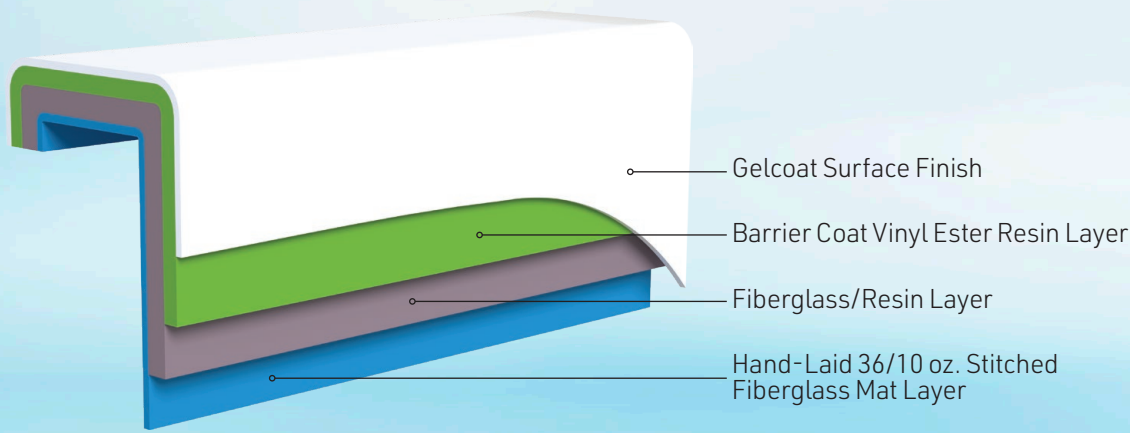

What is the Alaglas Difference?

Not ALL fiberglass pools are made the same! The strength of a fiberglass pool is directly related to the amount and weight of fiberglass within the laminate structure. More fiberglass equals greater strength.

Alaglas manufactures the thickest pool (300+ mils. of glass content) in the fiberglass pool industry, providing an extremely strong, high-quality pool shell that is built to last for years. While most manufacturers use a 24/10 oz. fabric and/or chopped fiberglass material, Alaglas Pools incorporates a 36/10 oz. Stitch-Knit Fabric and multiple layers of fiberglass-reinforced resin within the lamination structure of each pool to offer the highest content per square yard of any other manufacturer in the industry.

At Alaglas Pools, our goal is to bring your family the strongest and most beautiful, high-performance, color-based products available on the market. In fact, we are so sure of the superior strength of our pools that we offer a 50-Year Structure and a 10-Year Surface Warranty on all pool shells! You can purchase an Alaglas Pool with confidence, knowing your pool is built to last and protected by the Alaglas Warranty.