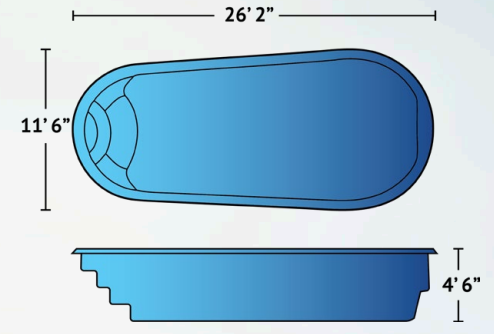

Medium Pools

Avanti

Avanti means 'forward' in Italian and you can look forward to a lot of fun in the Avanti pool! This lovely kidney-shaped pool fits beautifully within most backyard settings. Its sweeping curves make it a perfect place for family time, parties and entertaining. Because of its medium size, 25'9" by 12'1", and constant depth of 4'6", the entire area of the pool can be used for exercise, play activities and swimming.

Atlantis

Spend your days basking in the treasure of Atlantis. The sumptuous curves of this medium-sized pool make your backyard the place to be this summer! At 11'5" wide by 23'4" long, this pool is perfect for casual backyard lounging and sunbathing. The constant depth of 4' allows you to use the entire area of the pool for exercise, play or swimming.

Malibu

The laid-back design of the Malibu offers you exceptional swim space and places to rest. A stylish cascading staircase leads you into the 3'6" shallow end where you find one of the built-in seats. In the 5'3" deeper end, the second built-in seat invites you to rest and relax. The 24'10" length and 11'3" width allow you to celebrate the summer in true Californian style.

Challenger

Perfect for water games and social gatherings, the Challenger is a medium-sized pool with outstanding versatility. At 26'2" long and 11'6" wide, the Challenger accommodates family fun and entertainment in a big way. A consistent depth of 4'6" allows for solid footing throughout. The curved entry stairs invite swimmers in and provide an area for relaxing or sunbathing.

Details

Dimensions

Exterior	25'9" x 12'1"
Interior	24'11" x 11'3"

Depth	4'6"

Features	Built-In Stairs

Details

Dimensions

Exterior	23'4" x 11'5"
Interior	22'6" x 10'4"

Depth	4'

Features	Built-In Stairs

Details

Dimensions

Exterior	24'10" x 11'3"
Interior	23'7" x 10'4"

Depth	3'6" to 5'3"

Features	Built-In Bench Seating Graduated Depth Built-In Stairs

Details

Dimensions

Exterior	26'2" x 11'6"
Interior	25'1" x 10'7"

Depth	4'6"

Features	Built-In Bench Seating Graduated Depth Built-In Stairs