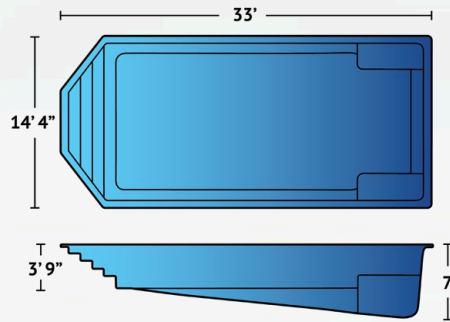

Majestic

Majestic is the perfect word to describe this uniquely-designed, Roman-style pool. Measuring 37'10" by 13'6", the Majestic is a true combination of classic beauty and functionality, melding modern, straight lines with traditional freeform style. This model offers a graduated depth from 4' to 5'6" and incorporates popular features like the built-in tanning ledge at the deep end of the pool, curved entry steps and adjacent bench seating. The tanning ledge can be retrofitted with bubblers for a fun kiddie splash pad your family can enjoy.

Details

Dimensions

| | |
|----------|----------------|
| Exterior | 37'10" x 13'6" |
| Interior | 36'2" x 13'2" |

| | |
|--------------|------------|
| Depth | 4' to 5'6" |
|--------------|------------|

| | |
|-----------------|---|
| Features | Built-In Bench Seating Tanning Ledge Graduated Depth Built-In Stairs |
|-----------------|---|

Large Pools

Grand Majestic

The Grand Majestic has all the opulent features of the Majestic, only scaled up to 41' by 16' in size.. This beautifully designed Roman pool features a graduated depth from 4' to 6' and a tanning ledge along the deep end. The entry stairs are conveniently curved and perfectly adjacent to the bench seating, allowing you to accommodate more guests. This tanning ledge can easily be transformed into a fun kiddie splash deck with bubblers to keep you all cool on a hot summer day.

Details

Dimensions

| | |
|----------|-----------|
| Exterior | 41' x 16' |
| Interior | 40' x 15' |

| | |
|--------------|----------|
| Depth | 4' to 6' |
|--------------|----------|

| | |
|-----------------|---|
| Features | Built-In Bench Seating Tanning Ledge Graduated Depth Built-In Stairs |
|-----------------|---|