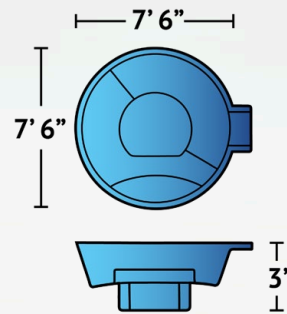

Spas Match your pool!

Aruba

The 7'6" round Aruba spa is a perfect addition to your backyard either solo or when installed as a complement to your pool. The bench seating surrounds the 36" deep footwell while the entry step doubles as a cool-down seat.

Aruba w/Spillover

The 7'6" round Aruba spa with spillover perfectly complements any pool. The bench seating surrounds the 36" deep footwell while the entry step doubles as a cool-down seat. The spillover makes a dramatic water feature by enhancing your poolside with the ambient sound of falling water.

Cayman

The classic octagonal design of the 8' by 8' Cayman spa is a gorgeous addition to your backyard either on its own or when combined with a pool installation. With bench seating surrounding the 39" deep footwell, the Cayman is sure to be the place to hang out in your backyard.

Cayman w/Spillover

A spillover incorporated into the classic octagonal design of the 8' by 8' Cayman spa adds a dramatic and elegant water feature to your pool. With bench seating surrounding the 39" deep footwell, the Cayman with spillover takes your backyard to the next level.

Details	
Dimensions	
Exterior	7'6" x 7'6"
Interior	7' x 7'
Depth	3'
Features	Built-In Bench Seating Built-In Stairs

Details	
Dimensions	
Exterior	7'6" x 7'6"
Interior	7' x 7'
Depth	3'
Features	Built-In Bench Seating Built-In Stairs Spillover

Details	
Dimension	
Exterior	8' x 8'
Interior	7'6" x 7'6"
Depth	3'3"
Features	Built-In Bench Seating Built-In Stairs

Details	
Dimensions	
Exterior	8' x 8'
Interior	7'6" x 7'6"
Depth	3'3"
Features	Built-In Bench Seating Built-In Stairs Spillover