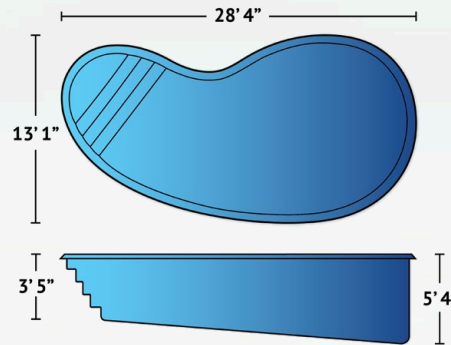

Details

Dimensions

| | |
|----------|----------------|
| Exterior | 24'10" x 11'3" |
| Interior | 23'7" x 10'4" |

| | |
|-------|--------------|
| Depth | 3'6" to 5'3" |
|-------|--------------|

| | |
|----------|--|
| Features | Built-In Bench Seating Graduated Depth Built-In Stairs |
|----------|--|

Details

Dimensions

| | |
|----------|---------------|
| Exterior | 26'2" x 11'6" |
| Interior | 25'1" x 10'7" |

| | |
|-------|------|
| Depth | 4'6" |
|-------|------|

| | |
|----------|--|
| Features | Built-In Bench Seating Graduated Depth Built-In Stairs |
|----------|--|

“

I am so pleased with how beautiful my Alaglas pool looks in my backyard. It's like my own personal retreat.

Sarah Covington - Richmond, VA

”

Martinique

Bring a slice of the Caribbean to your backyard with the Martinique. The sweeping curves of the 'kidney bean' shape make it the perfect pool for larger gatherings in a limited space. Built-in stairs at the shallow side entice you to swim, float, relax, or join an rousing game of Marco Polo! The gradual depth of 3'5" to 5'4" gives swimmers of all levels maximum pool fun. At 28'4" long and 13'1" wide the Martinique is made for family fun and entertainment.