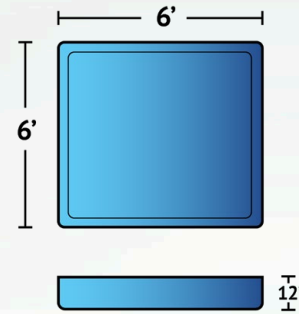

Tanning Ledges / Kiddie Pools

Nemo

As a tanning shelf by a larger pool or a splash pool for the kiddos, you will find Nemo to be the perfect pool for any space. At our most compact size of 6' by 6' and only 12" deep, the versatile Nemo is sure to be at home in any backyard or landscape.

Details

Dimensions

Exterior	6' x 6'
Interior	5' x 5'

Depth	12"

Features	Tanning Ledge