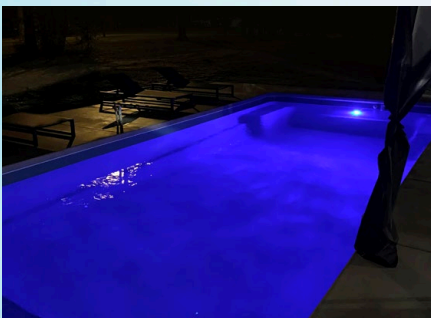

Lighting Re-imagined

Enjoy setting a serene mood or a festive party atmosphere with our added lighting features. Whether you go for a night swim or are entertaining guests at poolside, an LED or Fiber-Optic lighting system will enhance your experience! LED color-changing lights bring an added level of excitement and ambiance to your pool and surrounding area. Ask us about options!