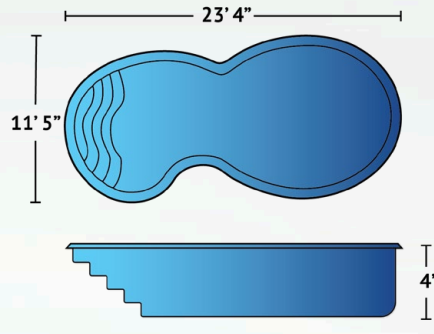

Medium Pools

Avanti

Avanti means 'forward' in Italian and you can look forward to a lot of fun in the Avanti pool! This lovely kidney-shaped pool fits beautifully within most backyard settings. Its sweeping curves make it a perfect place for family time, parties and entertaining. Because of its medium size, 25'9" by 12'1", and constant depth of 4'6", the entire area of the pool can be used for exercise, play activities and swimming.

Atlantis

Spend your days basking in the treasure of Atlantis. The sumptuous curves of this medium-sized pool make your backyard the place to be this summer! At 11'5" wide by 23'4" long, this pool is perfect for casual backyard lounging and sunbathing. The constant depth of 4' allows you to use the entire area of the pool for exercise, play or swimming.

Malibu

The laid-back design of the Malibu offers you exceptional swim space and places to rest. A stylish cascading staircase leads you into the 3'6" shallow end where you find one of the built-in seats. In the 5'3" deeper end, the second built-in seat invites you to rest and relax. The 24'10" length and 11'3" width allow you to celebrate the summer in true Californian style.

Challenger

Perfect for water games and social gatherings, the Challenger is a medium-sized pool with outstanding versatility. At 26'2" long and 11'6" wide, the Challenger accommodates family fun and entertainment in a big way. A consistent depth of 4'6" allows for solid footing throughout. The curved entry stairs invite swimmers in and provide an area for relaxing or sunbathing.

Details

Dimensions

Exterior	25'9" x 12'1"
Interior	24'11" x 11'3"

Depth	4'6"

Features	Built-In Stairs

Details

Dimensions

Exterior	23'4" x 11'5"
Interior	22'6" x 10'4"

Depth	4'

Features	Built-In Stairs

Details

Dimensions

Exterior	24'10" x 11'3"
Interior	23'7" x 10'4"

Depth	3'6" to 5'3"

Features	Built-In Bench Seating Graduated Depth Built-In Stairs

Details

Dimensions

Exterior	26'2" x 11'6"
Interior	25'1" x 10'7"

Depth	4'6"

Features	Built-In Bench Seating Graduated Depth Built-In Stairs