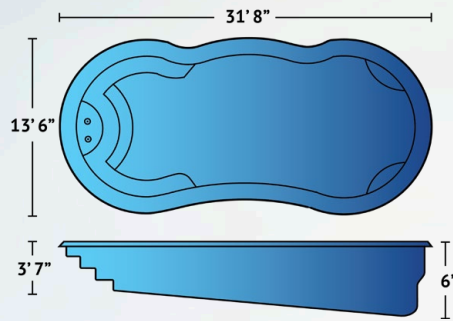

Quartz

Sapphire

Topaz

White

Grand Majestic in White

Large Pools

Antigua

The gentle curves of the Antigua pool model makes it perfect for sunbathing, family fun or entertaining friends. At 31'8" in length and 13'6" in width, with rounded bench seating at the shallow end and a graduated depth up to 6' this pool is the getaway you've always wanted. While it may not be a Caribbean Island, the Antigua will transform your backyard into a tropical oasis that satisfies both your social and solitary side.

Baron

The curvaceous lines of the Baron transform your backyard into your own private paradise of beauty and fun. The sleekly-designed entry stairs allow for maximum space to play games or entertain. The Baron offers two seating areas, one in the shallow end and one in the deep. Measuring 29'10" by 13'6" in size with a graduated depth from 3'3" to 6', the Baron offers plenty of room for multiple swimmers and group activities.