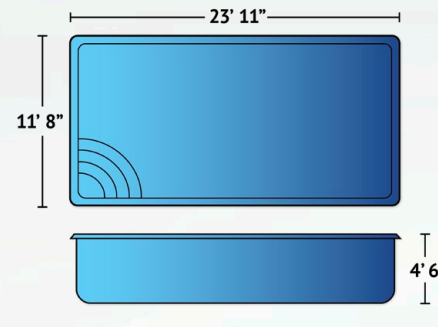

Details

Dimensions

| | |
|----------|---------------|
| Exterior | 26'4" x 11'5" |
| Interior | 25'4" x 10'5" |

| | |
|--------------|--------------|
| Depth | 3'6" to 5'4" |
|--------------|--------------|

| | |
|-----------------|------------------------------------|
| Features | Graduated Depth Built-In Stairs |
|-----------------|------------------------------------|

Islander

You'll feel like you're on your private island with the Islander pool model. At 25' by 12'9" and a graduated depth from 3'9" to 5'6", you'll be able to make the most of your summer. The curved rectangle shape of the Islander adds stunning aesthetics to your backyard swim space. Go ahead, jump in, swim laps or splash with the kids, the Islander was made for this!

Details

Dimensions

| | |
|----------|-------------|
| Exterior | 25' x 12'9" |
| Interior | 24' x 11'9" |

| | |
|--------------|--------------|
| Depth | 3'9" to 5'6" |
|--------------|--------------|

| | |
|-----------------|------------------------------------|
| Features | Graduated Depth Built-In Stairs |
|-----------------|------------------------------------|