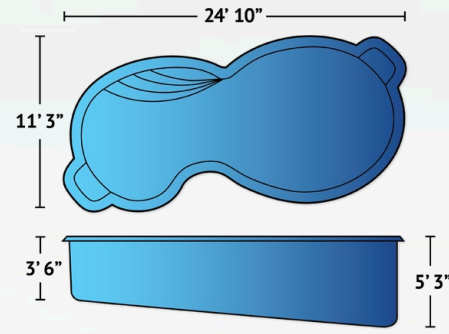

Naples

Enjoy European luxury in the comfort and convenience of your backyard with the Naples pool model. The classic Roman entry styled stairs and bench seating at the shallow end is echoed by the semi-circular bench seating at the deep end. The 23'10" length by 11'10" width and gradual depth from 4' to 5'6" allows for plenty of room to sunbathe yet easily accommodates entertaining friends and family.

Details

Dimensions

| | |
|----------|-----------------|
| Exterior | 23'10" x 11'10" |
| Interior | 23' x 11' |

| | |
|--------------|------------|
| Depth | 4' to 5'6" |
|--------------|------------|

| | |
|-----------------|---|
| Features | Built-In Bench Seating Tanning Ledge Graduated Depth Built-In Stairs |
|-----------------|---|

Medium Pools

Avanti

Avanti means 'forward' in Italian and you can look forward to a lot of fun in the Avanti pool! This lovely kidney-shaped pool fits beautifully within most backyard settings. Its sweeping curves make it a perfect place for family time, parties and entertaining. Because of its medium size, 25'9" by 12'1", and constant depth of 4'6", the entire area of the pool can be used for exercise, play activities and swimming.