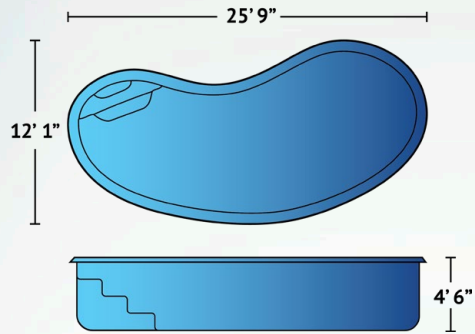

Medium Pools

Avanti

Avanti means 'forward' in Italian and you can look forward to a lot of fun in the Avanti pool! This lovely kidney-shaped pool fits beautifully within most backyard settings. Its sweeping curves make it a perfect place for family time, parties and entertaining. Because of its medium size, 25'9" by 12'1", and constant depth of 4'6", the entire area of the pool can be used for exercise, play activities and swimming.

Atlantis

Spend your days basking in the treasure of Atlantis. The sumptuous curves of this medium-sized pool make your backyard the place to be this summer! At 11'5" wide by 23'4" long, this pool is perfect for casual backyard lounging and sunbathing. The constant depth of 4' allows you to use the entire area of the pool for exercise, play or swimming.

Malibu

The laid-back design of the Malibu offers you exceptional swim space and places to rest. A stylish cascading staircase leads you into the 3'6" shallow end where you find one of the built-in seats. In the 5'3" deeper end, the second built-in seat invites you to rest and relax. The 24'10" length and 11'3" width allow you to celebrate the summer in true Californian style.

Challenger

Perfect for water games and social gatherings, the Challenger is a medium-sized pool with outstanding versatility. At 26'2" long and 11'6" wide, the Challenger accommodates family fun and entertainment in a big way. A consistent depth of 4'6" allows for solid footing throughout. The curved entry stairs invite swimmers in and provide an area for relaxing or sunbathing.

Details

Dimensions

Exterior	25'9" x 12'1"
Interior	24'11" x 11'3"

Depth	4'6"

Features	Built-In Stairs

Details

Dimensions

Exterior	23'4" x 11'5"
Interior	22'6" x 10'4"

Depth	4'

Features	Built-In Stairs

Details

Dimensions

Exterior	24'10" x 11'3"
Interior	23'7" x 10'4"

Depth	3'6" to 5'3"

Features	Built-In Bench Seating Graduated Depth Built-In Stairs

Details

Dimensions

Exterior	26'2" x 11'6"
Interior	25'1" x 10'7"

Depth	4'6"

Features	Built-In Bench Seating Graduated Depth Built-In Stairs