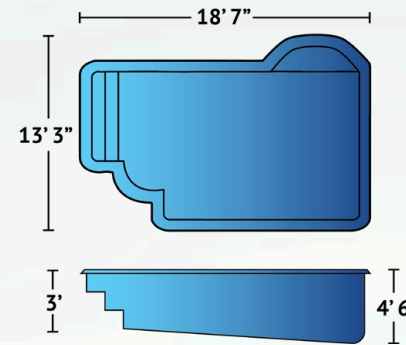

Oasis

The uniquely-shaped Oasis pool offers exactly what its name implies: a backyard oasis to be enjoyed by all. A bumped out seating area is the perfect place for swimmers to relax without leaving the pool. The 18'7" by 13'3" and graduated depth from 3' to 4'6" guarantees this pool will keep you cool and comfortable all summer long.

Details

Dimensions

Exterior	18'7" x 13'3"
Interior	16'6" x 11'3"

Depth	3' to 4'6"

Features	Built-In Bench Seating Graduated Depth Built-In Stairs