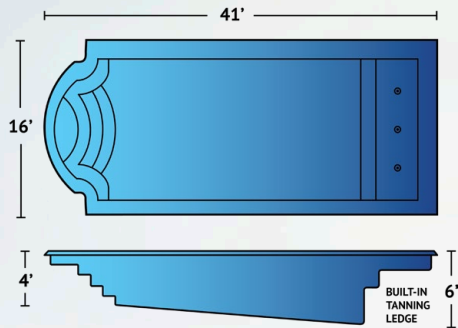

Details

Dimensions

| | |
|----------|---------------|
| Exterior | 35' x 16' |
| Interior | 34'9" x 14'6" |

| | |
|--------------|-------------|
| Depth | 3' to 5'10" |
|--------------|-------------|

| | |
|-----------------|--|
| Features | Built-In Bench Seating Graduated Depth Built-In Stairs |
|-----------------|--|

Majestic

Majestic is the perfect word to describe this uniquely-designed, Roman-style pool. Measuring 37'10" by 13'6", the Majestic is a true combination of classic beauty and functionality, melding modern, straight lines with traditional freeform style. This model offers a graduated depth from 4' to 5'6" and incorporates popular features like the built-in tanning ledge at the deep end of the pool, curved entry steps and adjacent bench seating. The tanning ledge can be retrofitted with bubblers for a fun kiddie splash pad your family can enjoy.

Details

Dimensions

| | |
|----------|----------------|
| Exterior | 37'10" x 13'6" |
| Interior | 36'2" x 13'2" |

| | |
|--------------|------------|
| Depth | 4' to 5'6" |
|--------------|------------|

| | |
|-----------------|---|
| Features | Built-In Bench Seating Tanning Ledge Graduated Depth Built-In Stairs |
|-----------------|---|

Large Pools

Grand Majestic

The Grand Majestic has all the opulent features of the Majestic, only scaled up to 41' by 16' in size.. This beautifully designed Roman pool features a graduated depth from 4' to 6' and a tanning ledge along the deep end. The entry stairs are conveniently curved and perfectly adjacent to the bench seating, allowing you to accommodate more guests. This tanning ledge can easily be transformed into a fun kiddie splash deck with bubblers to keep you all cool on a hot summer day.