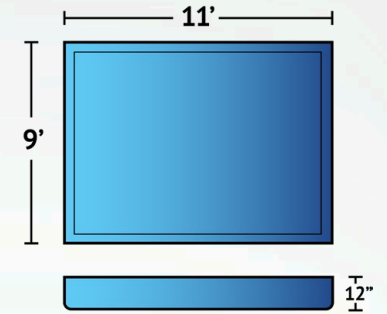

Guppy

Kids of all ages will love the Guppy pool! It can be used as a splash pool for the littles or as a tanning ledge for some serious sunbathing. The compact size of 9' by 11' make it easy to install in most spaces. A 12" constant depth allows for playtime, wading and lounging.

Details

Dimensions

Exterior	11' x 9'
Interior	10' x 8'

Depth	12"

Features	Tanning Ledge