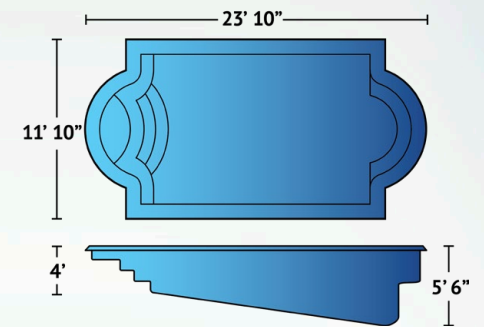

Details

Dimensions

| | |
|----------|---------------|
| Exterior | 26'4" x 11'5" |
| Interior | 25'4" x 10'5" |

| | |
|--------------|--------------|
| Depth | 3'6" to 5'4" |
|--------------|--------------|

Details

Dimensions

| | |
|----------|-------------|
| Exterior | 25' x 12'9" |
| Interior | 24' x 11'9" |

| | |
|--------------|--------------|
| Depth | 3'9" to 5'6" |
|--------------|--------------|

| | |
|-----------------|------------------------------------|
| Features | Graduated Depth Built-In Stairs |
|-----------------|------------------------------------|

Gulfstream

The Gulfstream is the perfect focal point for a medium-sized space. It features a constant depth of 4'6" for the entire 23'11" length and 11'8" width. The corner stairs provide a safe and elegant entry with minimal intrusion into the swimming area. The Gulfstream is designed with lap swimming, hydro training or family entertaining in mind.

Details

Dimensions

| | |
|----------|----------------|
| Exterior | 23'11" x 11'8" |
| Interior | 22'11" x 10'7" |

| | |
|--------------|------|
| Depth | 4'6" |
|--------------|------|

| | |
|-----------------|-----------------|
| Features | Built-In Stairs |
|-----------------|-----------------|