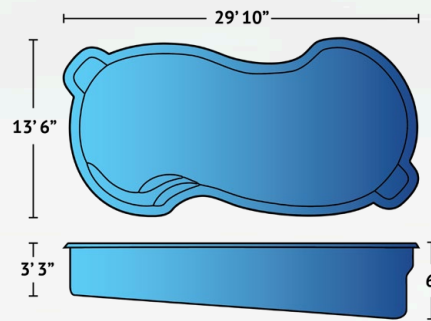

Quartz

Sapphire

Topaz

White

Grand Majestic in White

Large Pools

Antigua

The gentle curves of the Antigua pool model makes it perfect for sunbathing, family fun or entertaining friends. At 31'8" in length and 13'6" in width, with rounded bench seating at the shallow end and a graduated depth up to 6' this pool is the getaway you've always wanted. While it may not be a Caribbean Island, the Antigua will transform your backyard into a tropical oasis that satisfies both your social and solitary side.

Details

Dimensions

| | |
|----------|---------------|
| Exterior | 31'8" x 13'6" |
| Interior | 31' x 13' |

| | |
|--------------|------------|
| Depth | 3'7" to 6' |
|--------------|------------|

| | |
|-----------------|--|
| Features | Built-In Bench Seating Graduated Depth Built-In Stairs |
|-----------------|--|

Baron

The curvaceous lines of the Baron transform your backyard into your own private paradise of beauty and fun. The sleekly-designed entry stairs allow for maximum space to play games or entertain. The Baron offers two seating areas, one in the shallow end and one in the deep. Measuring 29'10" by 13'6" in size with a graduated depth from 3'3" to 6', the Baron offers plenty of room for multiple swimmers and group activities.