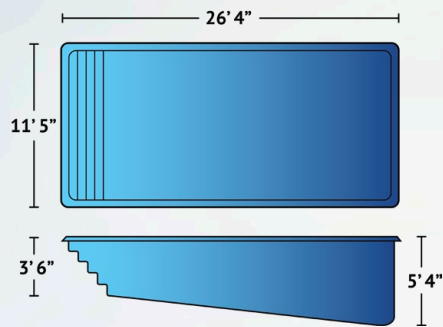

Details

Dimensions

| | |
|----------|---------------|
| Exterior | 40' x 16' |
| Interior | 38'6" x 15'1" |

| | |
|--------------|------------|
| Depth | 3'8" to 8' |
|--------------|------------|

| | |
|-----------------|--|
| Features | Built-In Bench Seating Graduated Depth Built-In Stairs |
|-----------------|--|

Medium Pools

Caribbean

Classic, elegant, serene, the Caribbean brings a slice of paradise right into your backyard. Full-width entry stairs at the shallow end make a great gathering place for swimmers to rest, sit and chat with friends. The 3'6" shallow end gradually slopes to the 5'4" deep end giving this model an appeal to swimmers of all levels. Measuring 11'5" in width and 26'4" in length, the Caribbean pool is perfect for exercise, family fun and entertainment.

Details

Dimensions

| | |
|----------|---------------|
| Exterior | 26'4" x 11'5" |
| Interior | 25'4" x 10'5" |

| | |
|--------------|--------------|
| Depth | 3'6" to 5'4" |
|--------------|--------------|