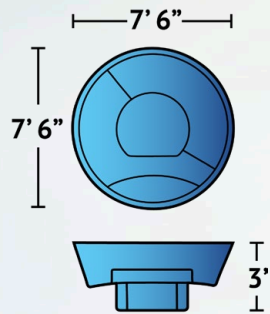

Spas Match your pool!

Aruba

The 7'6" round Aruba spa is a perfect addition to your backyard either solo or when installed as a complement to your pool. The bench seating surrounds the 36" deep footwell while the entry step doubles as a cool-down seat.

Aruba w/Spillover

The 7'6" round Aruba spa with spillover perfectly complements any pool. The bench seating surrounds the 36" deep footwell while the entry step doubles as a cool-down seat. The spillover makes a dramatic water feature by enhancing your poolside with the ambient sound of falling water.

Cayman

The classic octagonal design of the 8' by 8' Cayman spa is a gorgeous addition to your backyard either on its own or when combined with a pool installation. With bench seating surrounding the 39" deep footwell, the Cayman is sure to be the place to hang out in your backyard.

Cayman w/Spillover

A spillover incorporated into the classic octagonal design of the 8' by 8' Cayman spa adds a dramatic and elegant water feature to your pool. With bench seating surrounding the 39" deep footwell, the Cayman with spillover takes your backyard to the next level.

Details	
Dimensions	
Exterior	7'6" x 7'6"
Interior	7' x 7'
Depth	3'
Features	Built-In Bench Seating Built-In Stairs

Details	
Dimensions	
Exterior	7'6" x 7'6"
Interior	7' x 7'
Depth	3'
Features	Built-In Bench Seating Built-In Stairs Spillover

Details	
Dimension	
Exterior	8' x 8'
Interior	7'6" x 7'6"
Depth	3'3"
Features	Built-In Bench Seating Built-In Stairs

Details	
Dimensions	
Exterior	8' x 8'
Interior	7'6" x 7'6"
Depth	3'3"
Features	Built-In Bench Seating Built-In Stairs Spillover