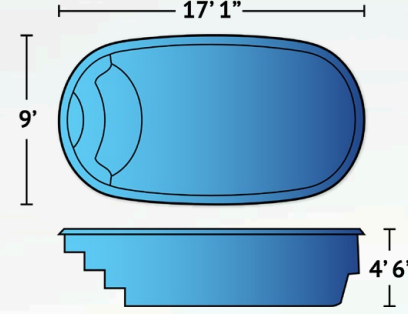

Citation II

The Citation II is a lovely addition to any home. At a 17'1" by 9', the oval design of this pool model would fit beautifully into any backyard settings. With the consistent depth of 4'6", this pool is perfect for personal relaxation or family fun.

Details

Dimensions

Exterior	17'1" x 9'
Interior	16'1" x 7'9"

Depth	4'6"

Features	Built-In Bench Seating Built-In Stairs