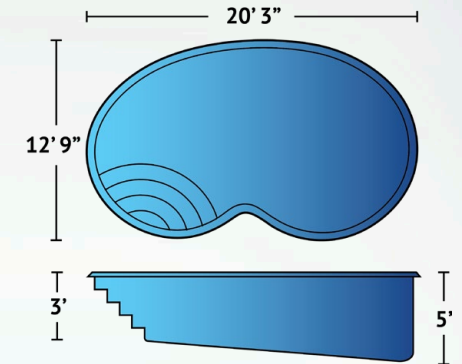

Details

Dimensions

| | |
|----------|----------------|
| Exterior | 28'4" x 13'1" |
| Interior | 27'8" x 12'10" |

| | |
|--------------|--------------|
| Depth | 3'5" to 5'4" |
|--------------|--------------|

| | |
|-----------------|---|
| Features | Tanning Ledge Graduated Depth Built-In Stairs |
|-----------------|---|

Oasis

The uniquely-shaped Oasis pool offers exactly what its name implies: a backyard oasis to be enjoyed by all. A bumped out seating area is the perfect place for swimmers to relax without leaving the pool. The 18'7" by 13'3" and graduated depth from 3' to 4'6" guarantees this pool will keep you cool and comfortable all summer long.

June Bug

You won't want to go back inside once you install the June Bug pool! Shaped in the 'kidney bean' design, the curvaceous June Bug will delight loungers, sunbathers and recreational swimmers alike. Dramatic circular steps at the shallow side invite you to enjoy a refreshing dip in the clear water. Gradually sloping to a 5' maximum depth, the dimensions of the June Bug, 20'3" by 12'9", give ample room for family fun and entertaining.