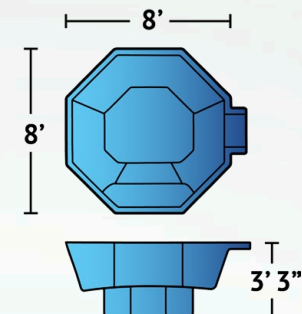

Spas Match your pool!

Aruba

The 7'6" round Aruba spa is a perfect addition to your backyard either solo or when installed as a complement to your pool. The bench seating surrounds the 36" deep footwell while the entry step doubles as a cool-down seat.

Aruba w/Spillover

The 7'6" round Aruba spa with spillover perfectly complements any pool. The bench seating surrounds the 36" deep footwell while the entry step doubles as a cool-down seat. The spillover makes a dramatic water feature by enhancing your poolside with the ambient sound of falling water.

Cayman

The classic octagonal design of the 8' by 8' Cayman spa is a gorgeous addition to your backyard either on its own or when combined with a pool installation. With bench seating surrounding the 39" deep footwell, the Cayman is sure to be the place to hang out in your backyard.

Cayman w/Spillover

A spillover incorporated into the classic octagonal design of the 8' by 8' Cayman spa adds a dramatic and elegant water feature to your pool. With bench seating surrounding the 39" deep footwell, the Cayman with spillover takes your backyard to the next level.

Details	
Dimensions	
Exterior	7'6" x 7'6"
Interior	7' x 7'
Depth	3'
Features	Built-In Bench Seating Built-In Stairs

Details	
Dimensions	
Exterior	7'6" x 7'6"
Interior	7' x 7'
Depth	3'
Features	Built-In Bench Seating Built-In Stairs Spillover

Details	
Dimension	
Exterior	8' x 8'
Interior	7'6" x 7'6"
Depth	3'3"
Features	Built-In Bench Seating Built-In Stairs

Details	
Dimensions	
Exterior	8' x 8'
Interior	7'6" x 7'6"
Depth	3'3"
Features	Built-In Bench Seating Built-In Stairs Spillover