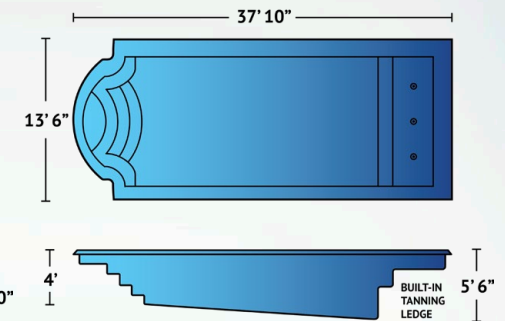

Details

Dimensions

| | |
|----------|----------------|
| Exterior | 29'10" x 13'6" |
| Interior | 29' x 12'8" |

| | |
|--------------|------------|
| Depth | 3'3" to 6' |
|--------------|------------|

| | |
|-----------------|--|
| Features | Built-In Bench Seating Graduated Depth Built-In Stairs |
|-----------------|--|

Grand Baron

With all the style and appeal of the Baron, the Grand Baron offers the same convenient features, but on a grander scale. This 35' by 16' freeform pool offers a graduated depth from 3' to 5'10" in the deep end. The shallow and deep ends both offer convenient dual-seating benches, while the discreet entry steps of the Grand Baron allow for even more space, perfect for swimming laps or larger groups to play games. No matter the activity, this pool is the place for you to do it in style.

Details

Dimensions

| | |
|----------|---------------|
| Exterior | 35' x 16' |
| Interior | 34'9" x 14'6" |

| | |
|--------------|-------------|
| Depth | 3' to 5'10" |
|--------------|-------------|

| | |
|-----------------|--|
| Features | Built-In Bench Seating Graduated Depth Built-In Stairs |
|-----------------|--|

Majestic

Majestic is the perfect word to describe this uniquely-designed, Roman-style pool. Measuring 37'10" by 13'6", the Majestic is a true combination of classic beauty and functionality, melding modern, straight lines with traditional freeform style. This model offers a graduated depth from 4' to 5'6" and incorporates popular features like the built-in tanning ledge at the deep end of the pool, curved entry steps and adjacent bench seating. The tanning ledge can be retrofitted with bubblers for a fun kiddie splash pad your family can enjoy.