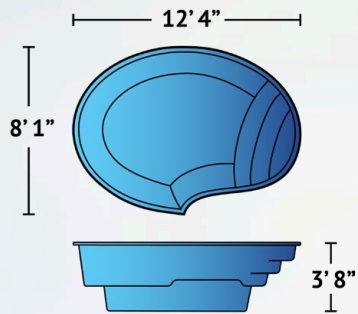

Details

Dimensions

| | |
|----------|----------------|
| Exterior | 28'4" x 13'1" |
| Interior | 27'8" x 12'10" |

| | |
|--------------|--------------|
| Depth | 3'5" to 5'4" |
|--------------|--------------|

June Bug

You won't want to go back inside once you install the June Bug pool! Shaped in the 'kidney bean' design, the curvaceous June Bug will delight loungers, sunbathers and recreational swimmers alike. Dramatic circular steps at the shallow side invite you to enjoy a refreshing dip in the clear water. Gradually sloping to a 5' maximum depth, the dimensions of the June Bug, 20'3" by 12'9", give ample room for family fun and entertaining.

Details

Dimensions

| | |
|----------|---------------|
| Exterior | 20'3" x 12'9" |
| Interior | 19'4" x 11'5" |

| | |
|--------------|----------|
| Depth | 3' to 5' |
|--------------|----------|

| | |
|-----------------|------------------------------------|
| Features | Graduated Depth Built-In Stairs |
|-----------------|------------------------------------|

Capri in Sapphire

Patio Pools / Small Pools

* All small pools can be retrofitted with spa jets to create the perfect swim spa.

Cove

Perfect for small backyards or sites with limited space, the Cove can be installed as a pool or retrofitted with jets to create a relaxing swim spa. The Cove measures 12'4" by 8'1" in an oval shape with a modern flair, and features curved entry steps and bench seating around the perimeter of the pool. The Cove is a great pool for relaxing, sun bathing, and mingling with friends and family.